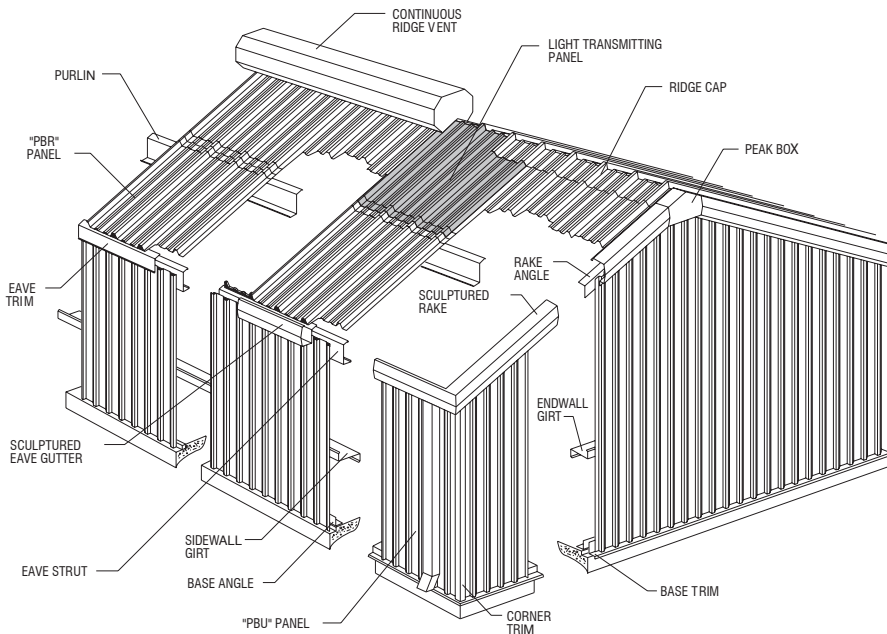

COMMERCIAL-ARCHITECTURAL

PANEL PROFILES

Commercial Panel Profiles

"PBR" PANEL	"PBD" PANEL
"PBU" PANEL	7.2 PANEL
"PBC" PANEL	"AVP" PANEL

AVAILABLE ACCESSORIES

- Hat and Channel Sections
- Light Transmitting Panels
- Vents
- Roof Jacks
- Fasteners
- Ridge Caps
- Closures
- Doors
- Windows
- Sealants
- Insulation
- Bracing
- Bolts
- Louvers
- Sliding Door Hardware

Architectural Panel Profiles

Standing Seam Vertical Leg

LOKSEAM®

BATTENLOK® HS

Field Seamed System
12" also available

SUPERLOK®

Field Seamed System
12" also available

CURVED BATTENLOK®

Trapezoidal Leg

ULTRA-DEK®

DOUBLE-LOK®

Field Seamed System
12" and 18" also available

SHADOWRIB™

ARTISAN® SERIES

NUWALL®

L-12 (with Beads)

8" and 10" also available

QWIKLOK™

FW 120-1

(with Bead)